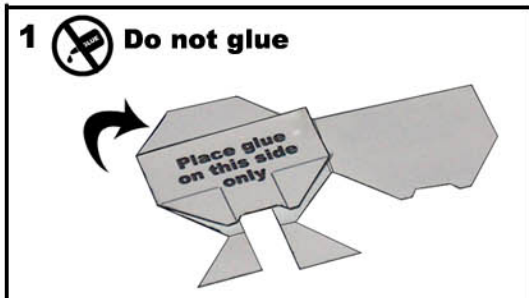

# FIGHTER SQUADRON TOKENS

For use with Star Wars Role Playing Games / Miniature War Games

**Symbols represent faction**

- ◆ Rebel spies can steal Imperial Fighters!
- ◆ The Empire can use Rebel Fighters to stage a trap!

**Number represents size of squad**

- ◆ As the squadron takes damage, rotate the insert!