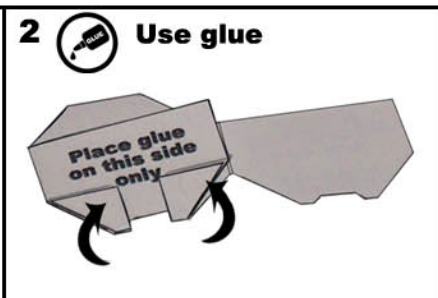

# FIGHTER SQUADRON TOKENS

For use with Star Wars Role Playing Games / Miniature War Games

**Symbols represent faction**

- ◆ Rebel spies can steal Imperial Fighters!
- ◆ The Empire can use Rebel Fighters to stage a trap!

**Number represents size of squad**

- ◆ As the squadron takes damage, rotate the insert!