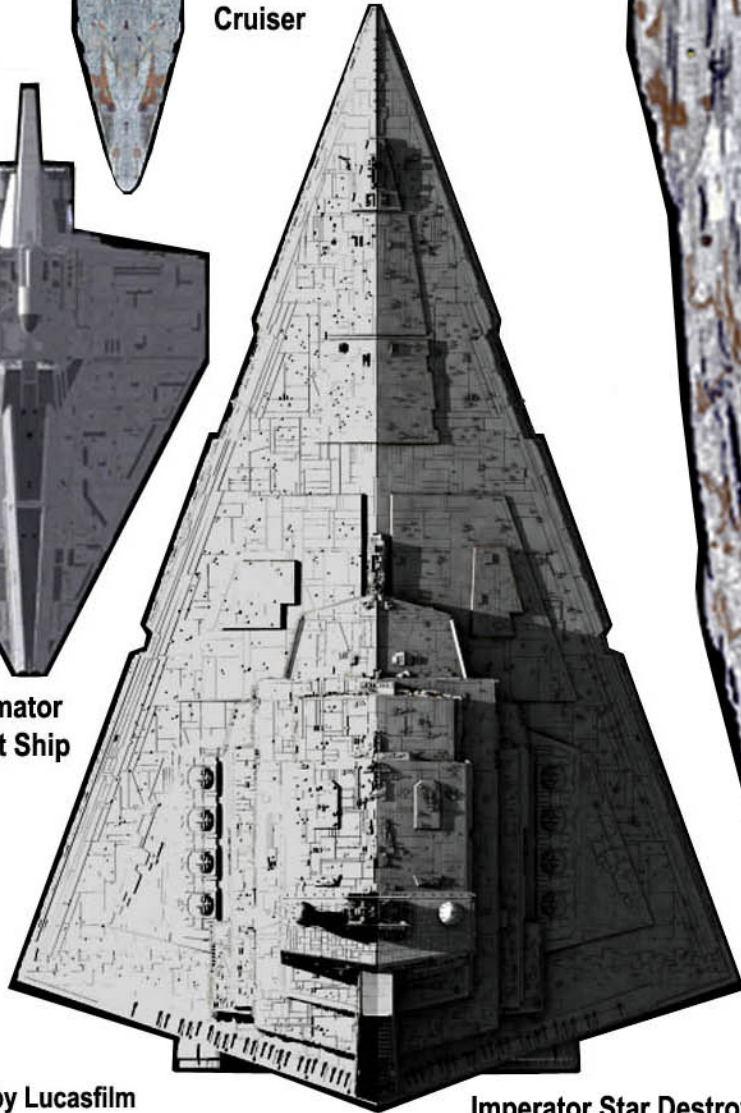

# Starship Tokens

For use with the Star Wars RPG

Note: Tokens are not to scale

Broadside  
Cruiser

MC-80  
Cruiser

Nebulon-B  
Frigate

Acclamator  
Assault Ship

Venator  
Star Destroyer

Imperator Star Destroyer

Home One